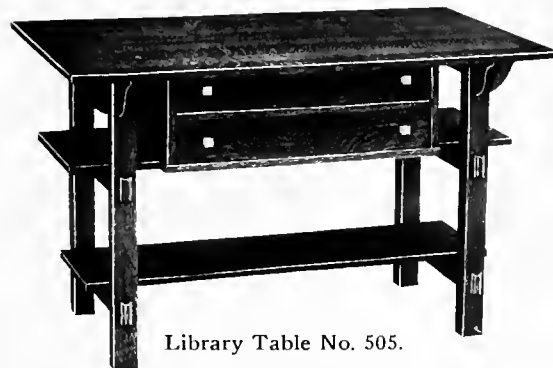

Library Table No. 505.

Quartered Oak, Golden Wax and Weathered.
30x48 in. Top. Weight 150 lbs.
Price, Quartered Top, $25.00;
Leather Top, $41.00.